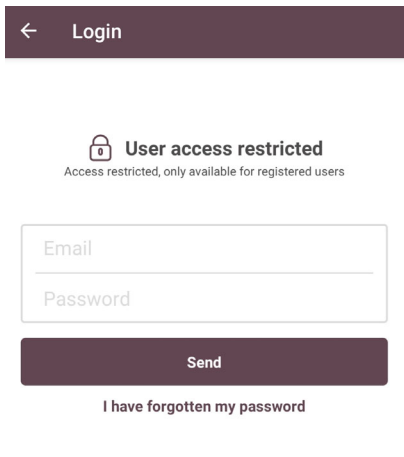

# HOW TO— Logging In For The First Time

Before attempting to log in: have you received an email with login credentials?  
Please make sure you have your username and password before completing the below steps.

## STEP 1:

Open the app, which will direct to the home screen, shown to the left. Click anywhere in the left portion of the header image to open the sidebar menu.

## STEP 2:

When the sidebar menu opens, the login button is located at the top of the menu items.