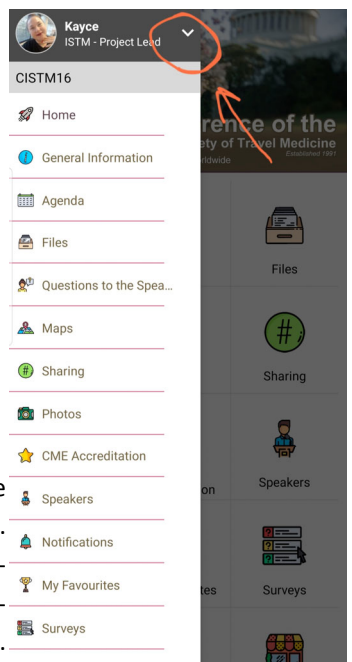

STEP 4:

After completing log in, you will be directed back to the home screen. Opening the sidebar menu will display your name (and picture, if uploaded) at the top.