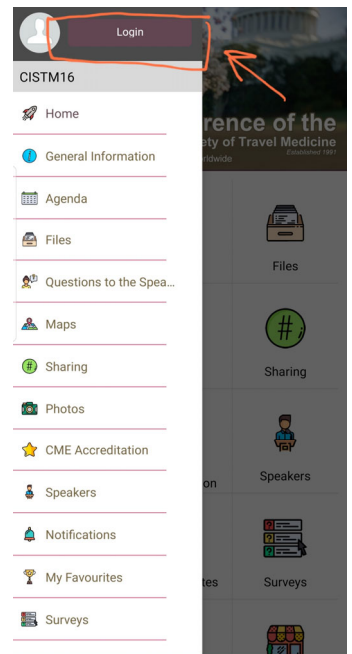

# HOW TO— Logging In For The First Time

Before attempting to log in: have you received an email with login credentials?  
Please make sure you have your username and password before completing the below steps.

## STEP 1:

Open the app, which will direct to the home screen, shown to the left. Click anywhere in the left portion of the header image to open the sidebar menu.

## STEP 2:

When the sidebar menu opens, the login button is located at the top of the menu items.

## STEP 4:

After completing log in, you will be directed back to the home screen. Opening the sidebar menu will display your name (and picture, if uploaded) at the top.